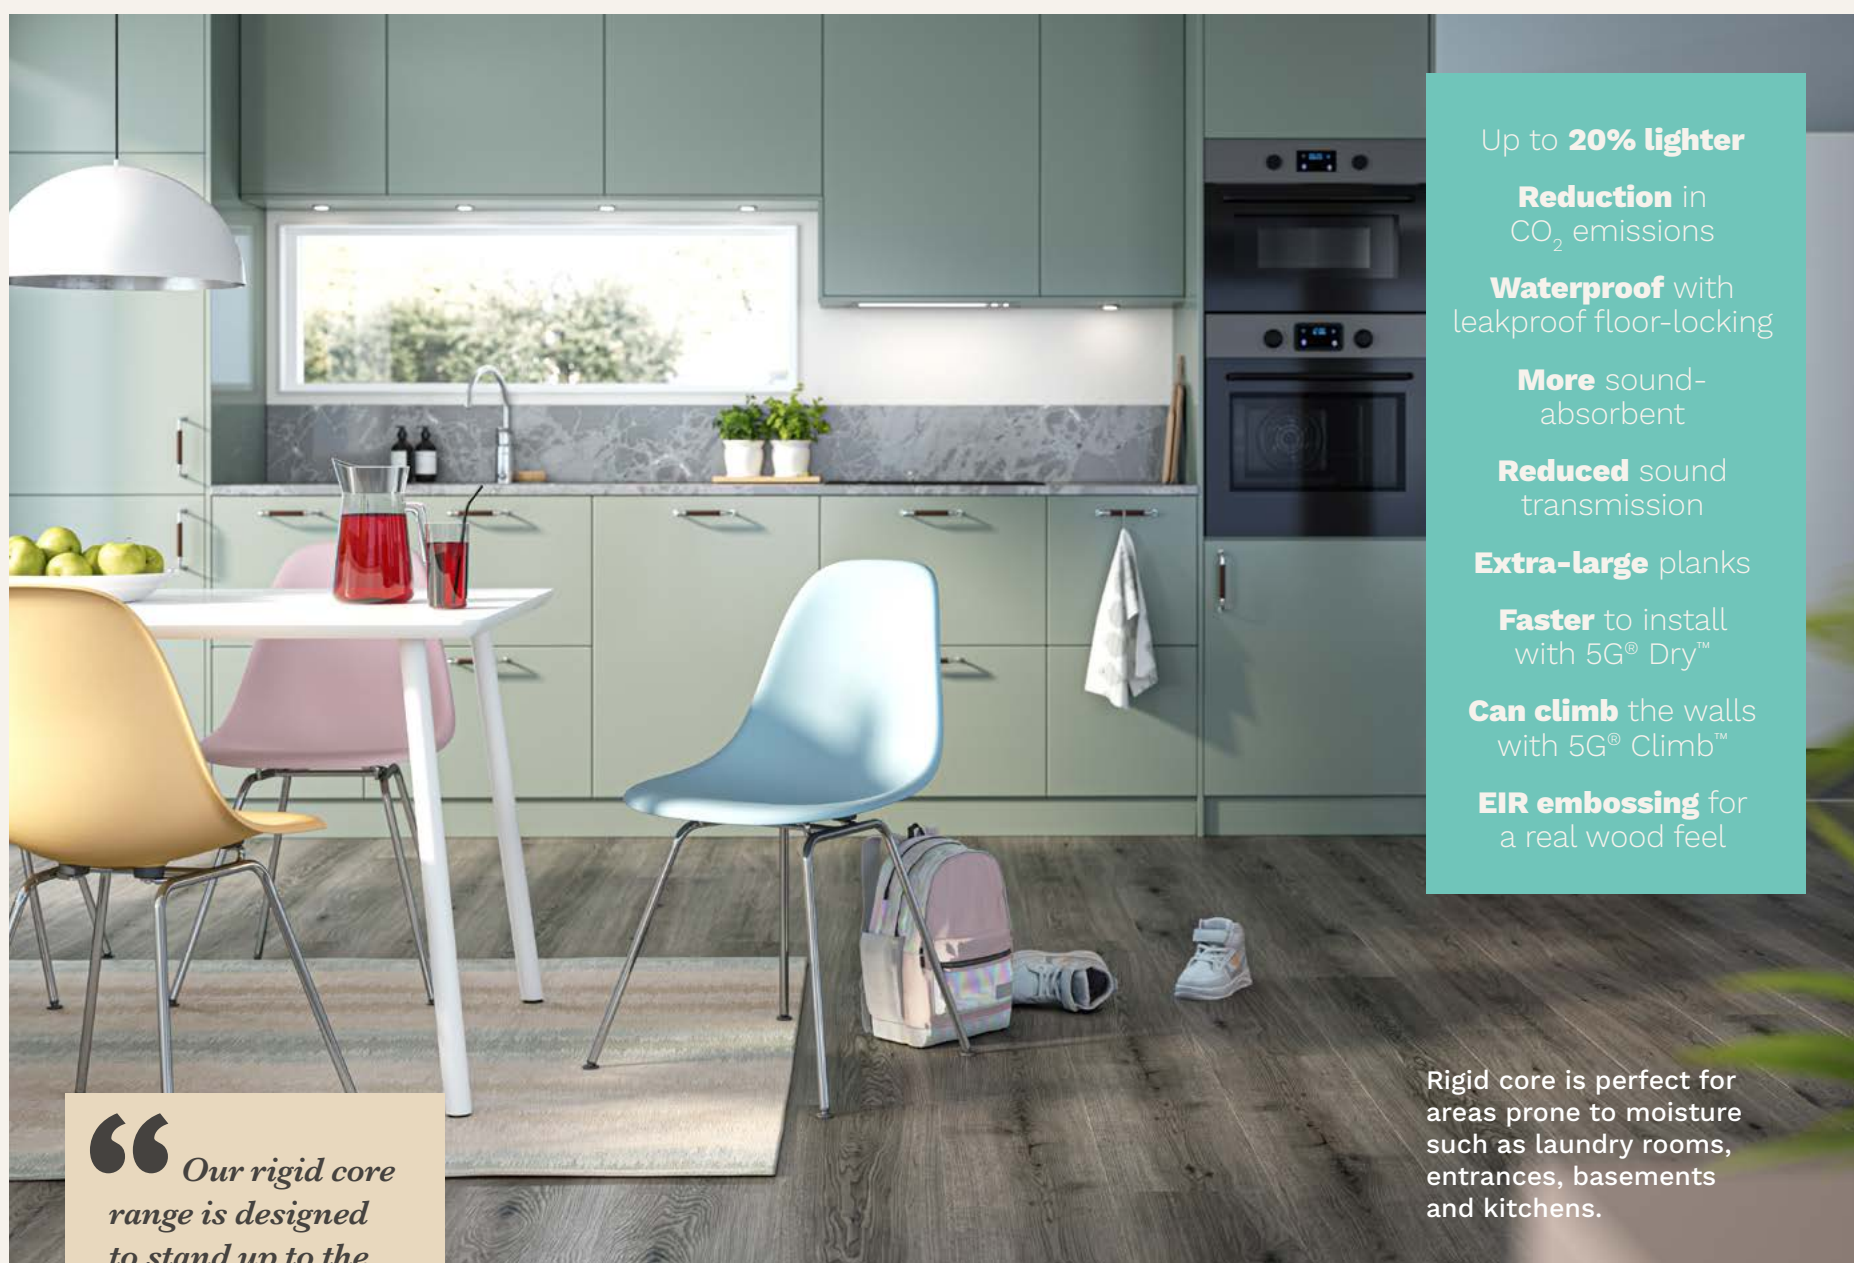

Rigid Core Planks – the ultimate waterproof solution

Premium, noise-reducing rigid core floors designed in Sweden with the look and feel of luxurious wooden floors. Incorporating the Liteback® technology by Välinge Innovation, this range is ideal for a busy household: great sound-absorbent qualities, easy to clean and water-resistant, while more sustainable than other traditional options. Using 5G® Dry™, simply click the panels into place with watertight joints ensuring no water leaks through the seams.