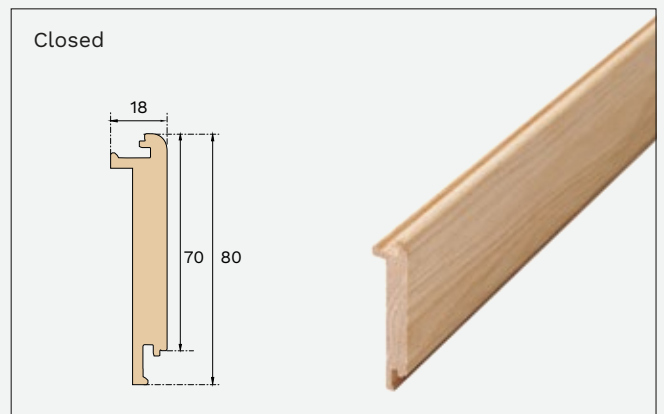

## Bjelin Stair nosing

This stair nose, designed for 11 mm Woodura Planks 3.0, is available in two appearances: open staircases and closed staircases.

Crafted from FSC®-certified oak in Croatia and patented by Vålinge Innovation, Bjelin's stair nosing enhances the aesthetic appeal of your staircase.

Please note that this stair nosing is not compatible with Bjelin's parquet flooring or herringbone parquet.

General properties	
Surface finish	Untreated / Lacquered
Name	Stair nose
Wood type	Oak
Height (mm)	60-80
Length (mm)	1000-1400
Width (mm)	18-26