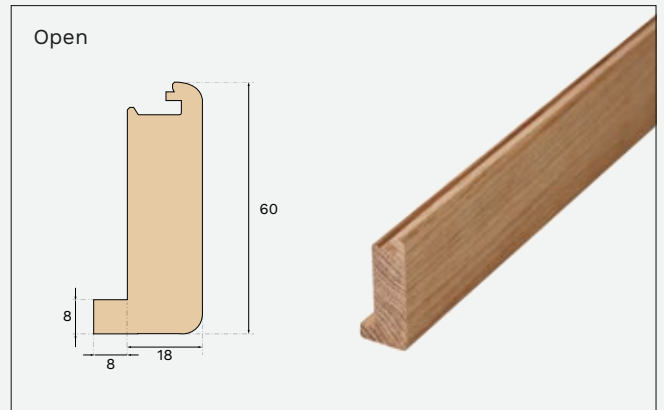

## Bjelin Stair nosing

This stair nose, designed for 11 mm Woodura Planks 3.0, is available in two appearances: open staircases and closed staircases.

Crafted from FSC®-certified oak in Croatia and patented by Vålinge Innovation, Bjelin's stair nosing enhances the aesthetic appeal of your staircase.

Please note that this stair nosing is not compatible with Bjelin's parquet flooring or herringbone parquet.

General properties	
Surface finish	Untreated / Lacquered
Name	Stair nose
Wood type	Oak
Height (mm)	60-80
Length (mm)	1000-1400
Width (mm)	18-26