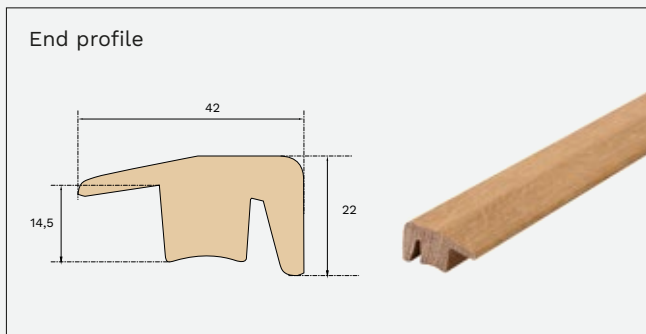

## Bjelin solid oak profiles

This lacquered Reducer, T-mould, End profile and Trim Strip is crafted from oak, featuring FCS certification that ensures responsible forestry. Use the Profile to transition between areas with varying room or floor levels and gaps.

General properties	
Surface finish	Lacquered
Name	Reducer   T-mould   End profile   Trim strip
Wood type	Oak
Height (mm)	15.5-22
Length (mm)	2200
Width (mm)	8-60