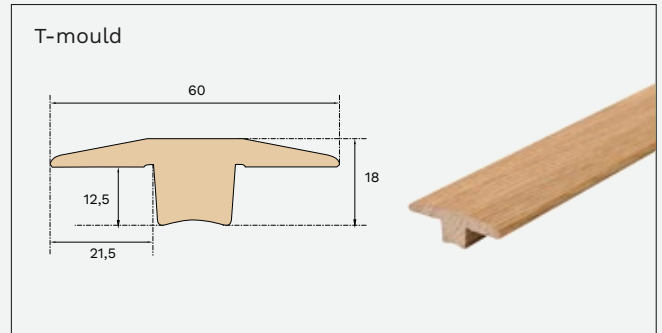

## Bjelin solid oak profiles

This lacquered Reducer, T-mould, End profile and Trim Strip is crafted from oak, featuring FCS certification that ensures responsible forestry. Use the Profile to transition between areas with varying room or floor levels and gaps.

General properties	
Surface finish	Lacquered
Name	Reducer   T-mould   End profile   Trim strip
Wood type	Oak
Height (mm)	15.5-22
Length (mm)	2200
Width (mm)	8-60