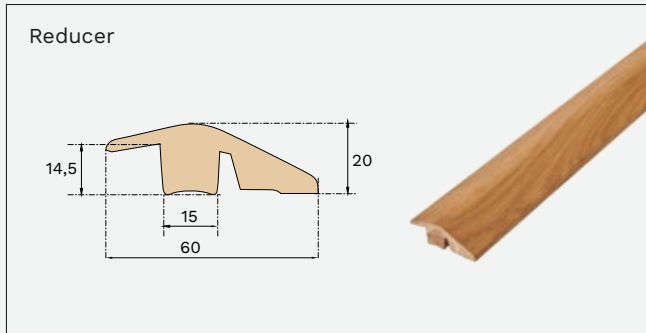

## Bjelin solid oak profiles

This lacquered Reducer, T-mould, End profile and Trim Strip is crafted from oak, featuring FCS certification that ensures responsible forestry. Use the Profile to transition between areas with varying room or floor levels and gaps.

General properties	
Surface finish	Lacquered
Name	Reducer   T-mould   End profile   Trim strip
Wood type	Oak
Height (mm)	15.5-22
Length (mm)	2200
Width (mm)	8-60