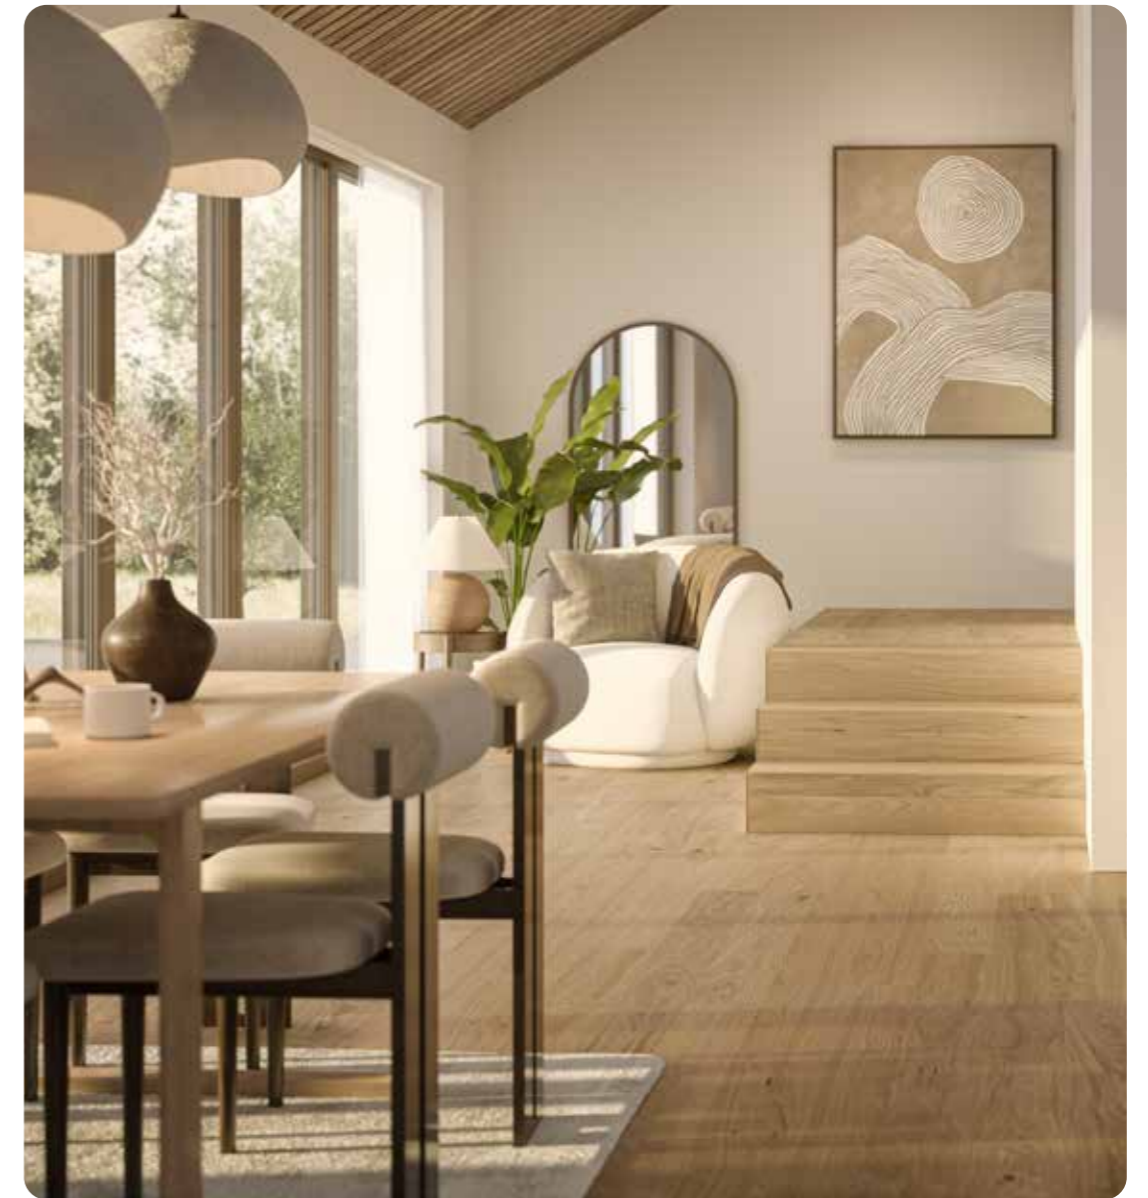

LYNGBY 3.0 | Tammi | Blend | Harjattu | Misty White | M

”Vaaleat puulattiat heijastavat skandinaavista elämäntyyliämme: avointa, tasapainoista ja kauniisti ikääntymään suunniteltua.”