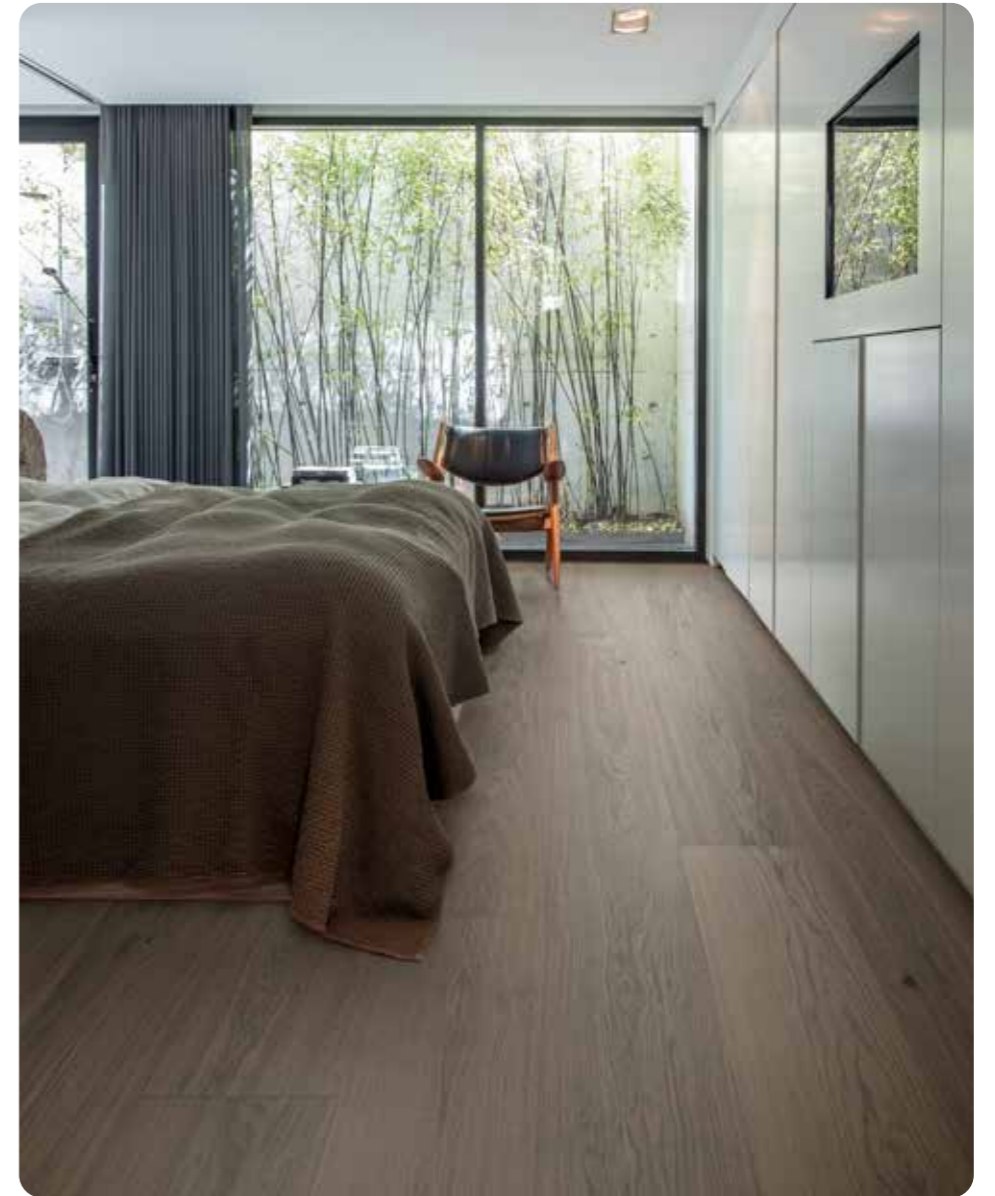

STEHAG 3.0 | Eik | Nature | Pro Matt | Earth Grey | XXL

HARADAL 3.0 | Eik | Select | Børstet | Mineral Grey | XXL

BARUM 3.0 | Eik | Blend | Børstet | Earth Grey | M

EKEBORG 3.0 | Eik | Nature | Børstet | Mineral Grey | XXL