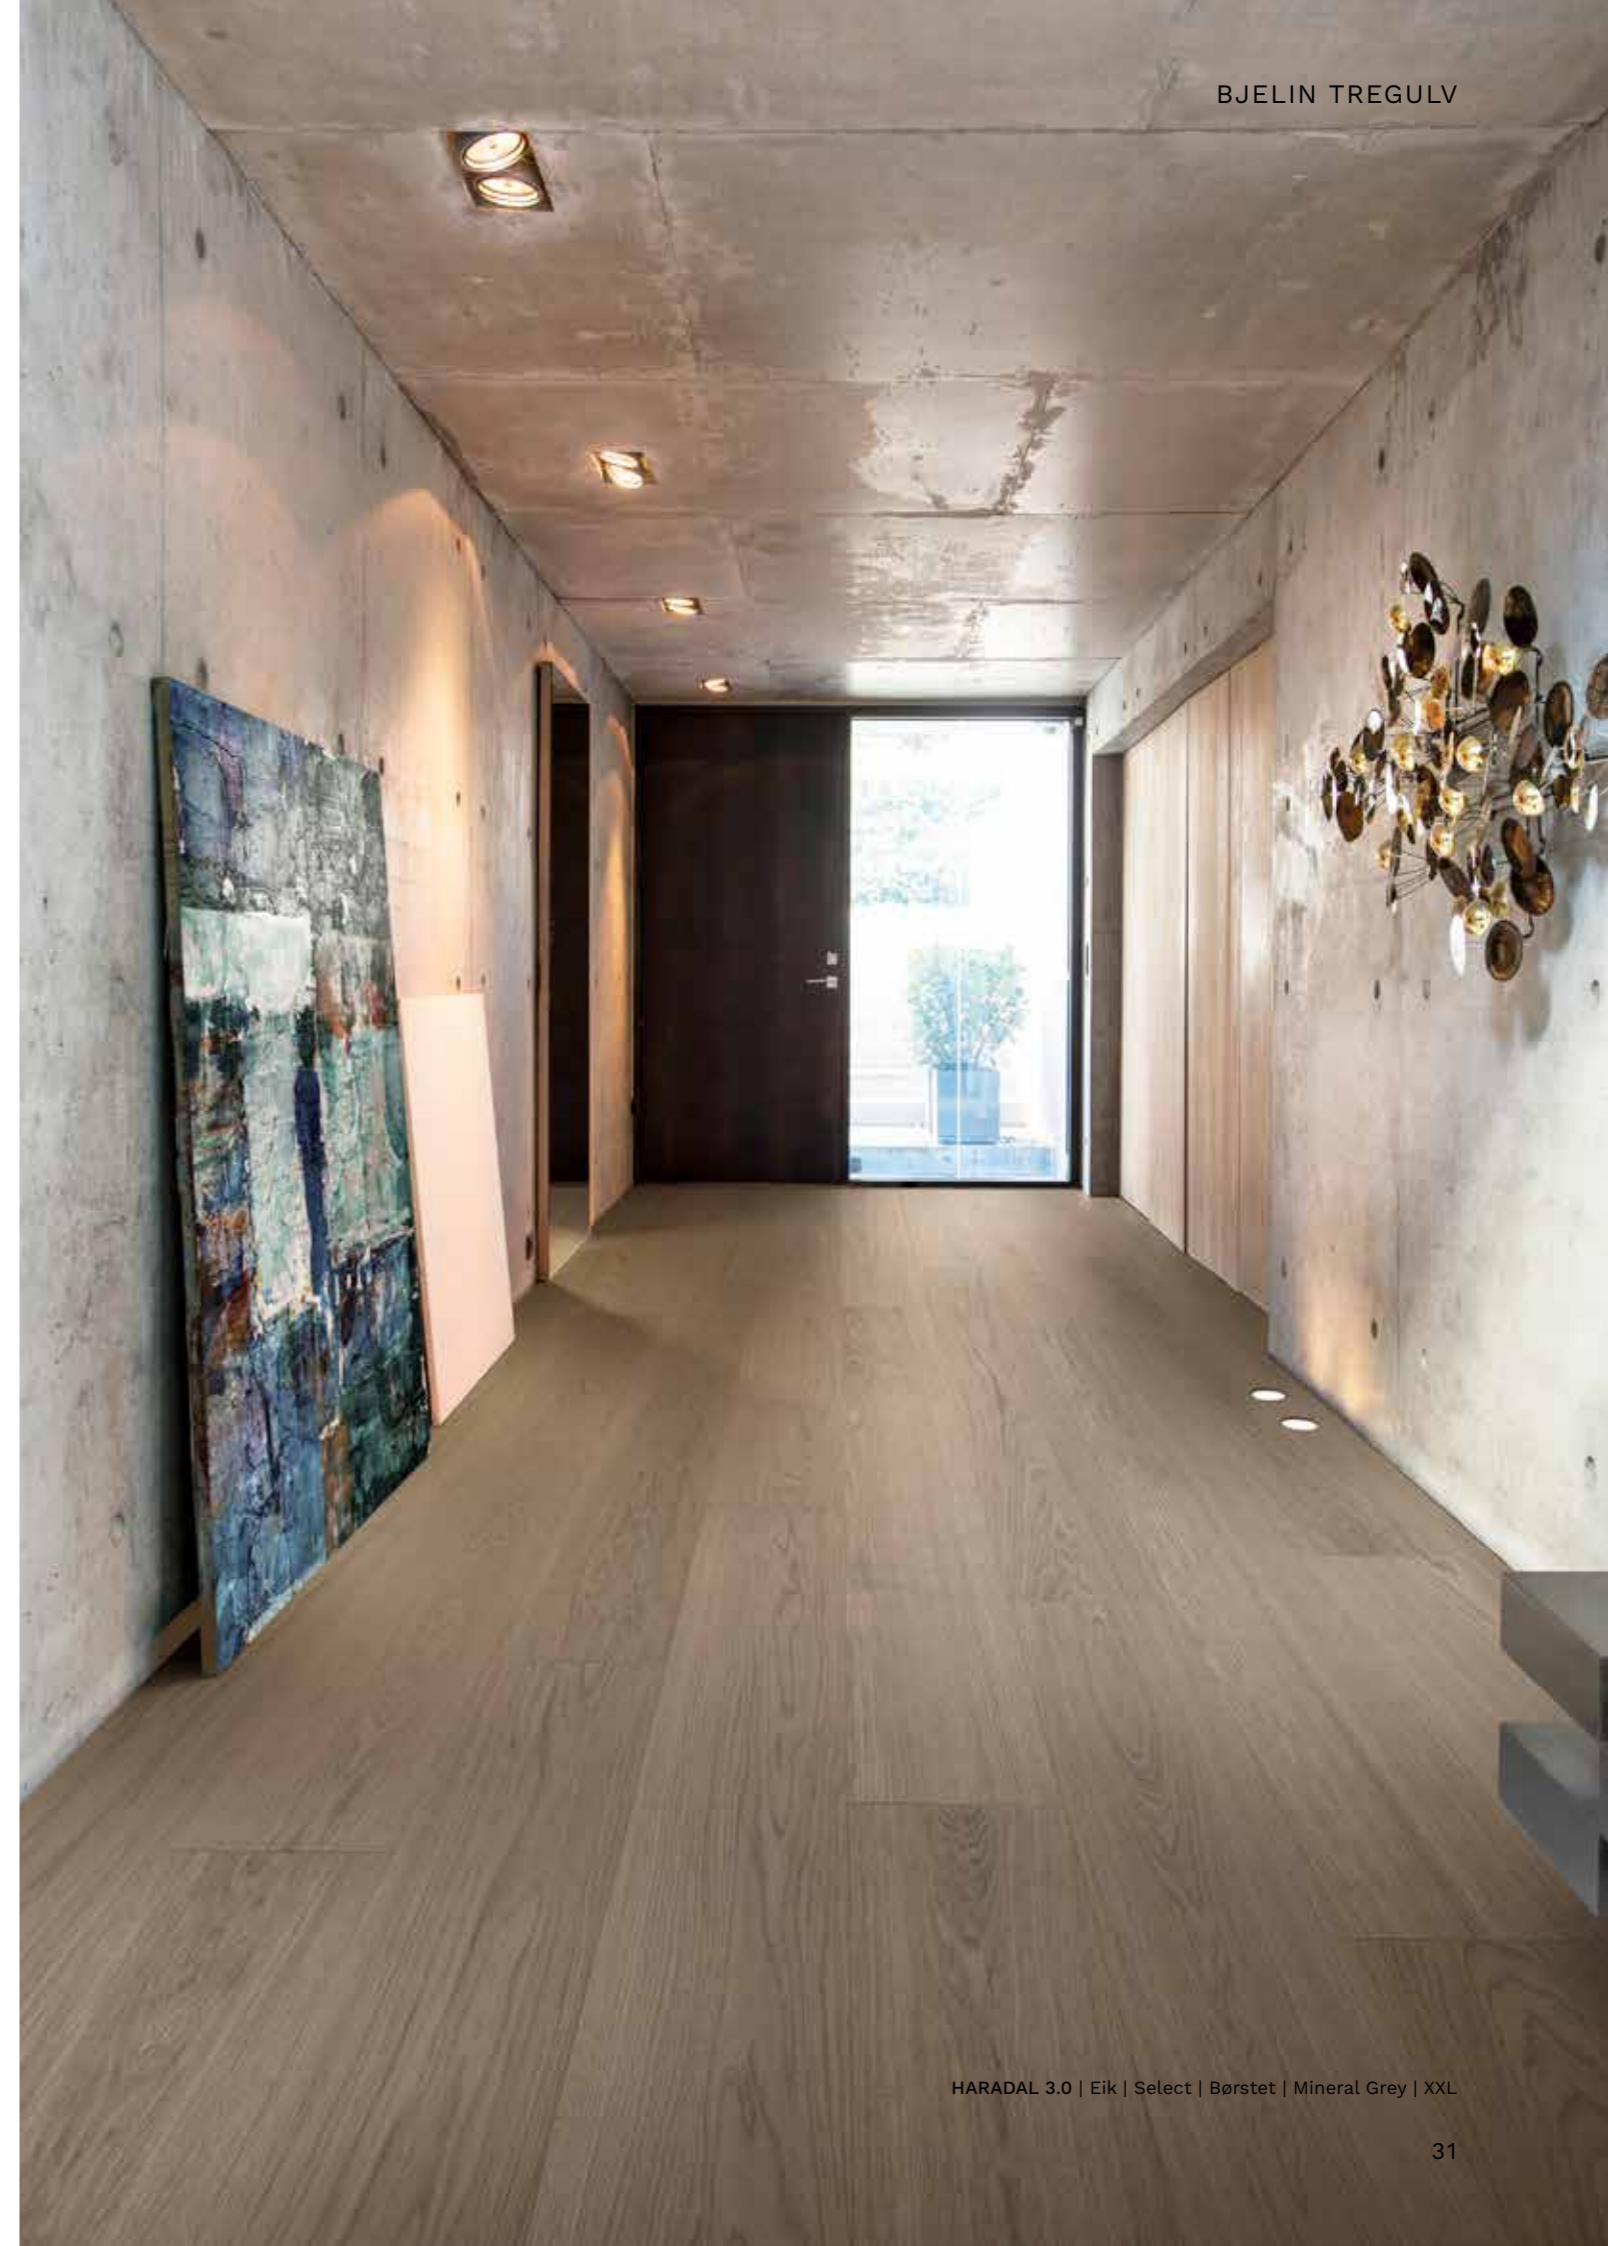

HARADAL 3.0 | Eik | Select | Børstet | Mineral Grey | XXL