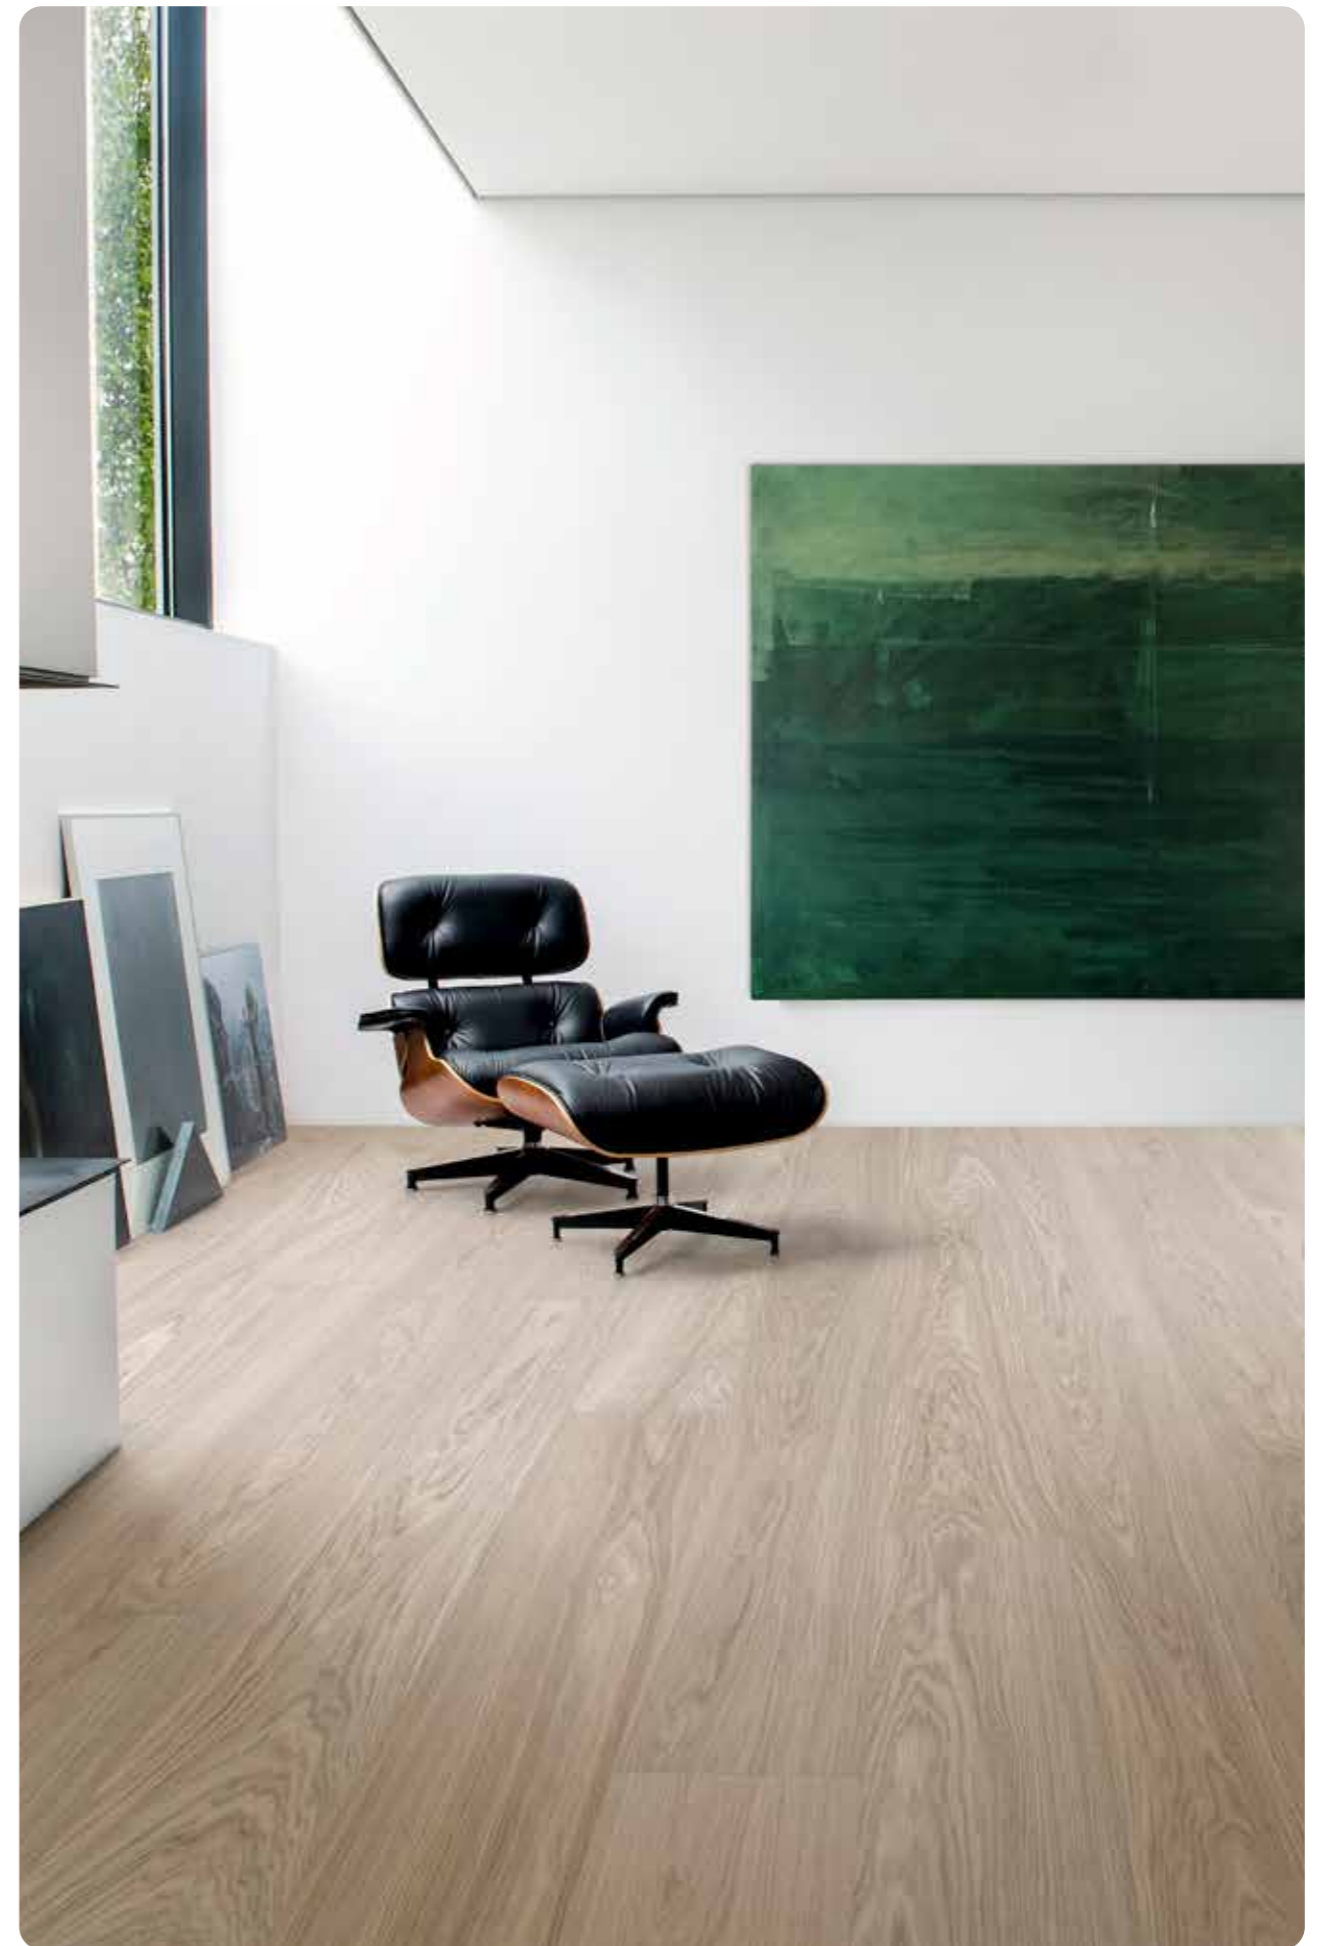

SIGTUNA 3.0 | Eik | Select | Pro Matt | Misty White | Modern

SIGTUNA 3.0 | Eik | Select | Pro Matt | Misty White | Classic

BODEN 3.0 | Eik | Select | Pro Matt | Powder White | Classic

VEJBY 3.0 | Eik | Select | Børstet | Misty White | XXL