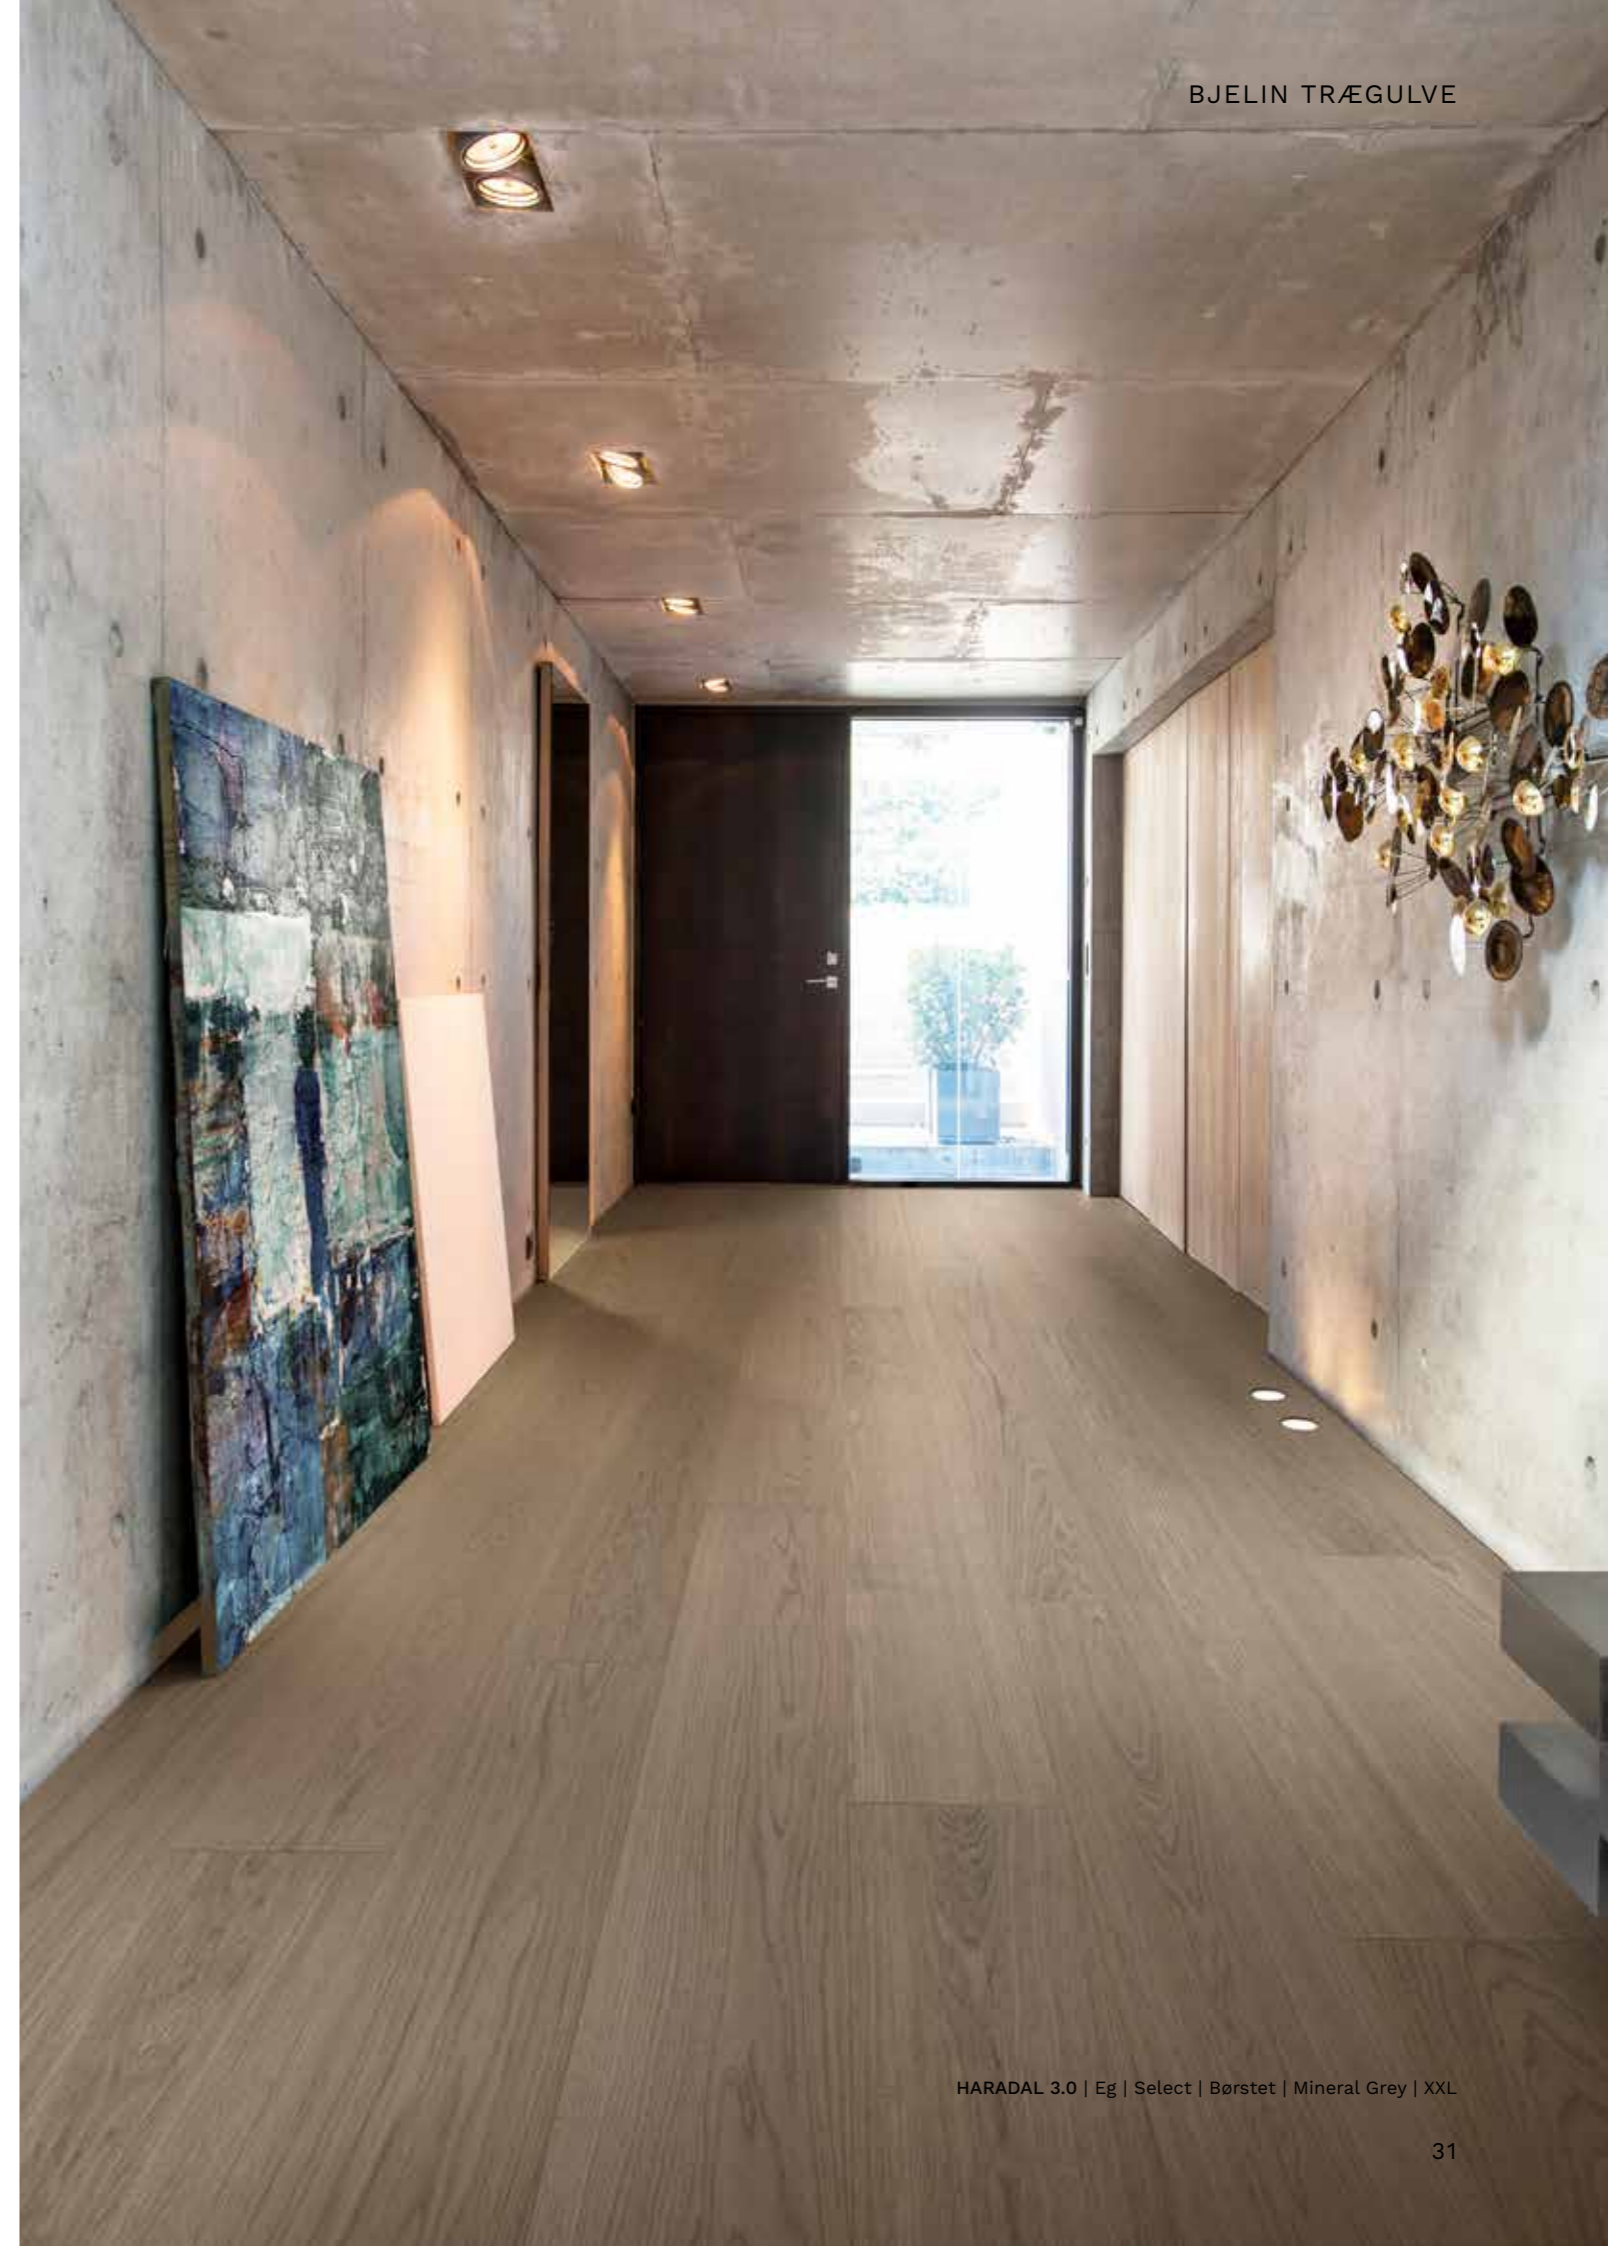

HARADAL 3.0 | Eg | Select | Børstet | Mineral Grey | XXL